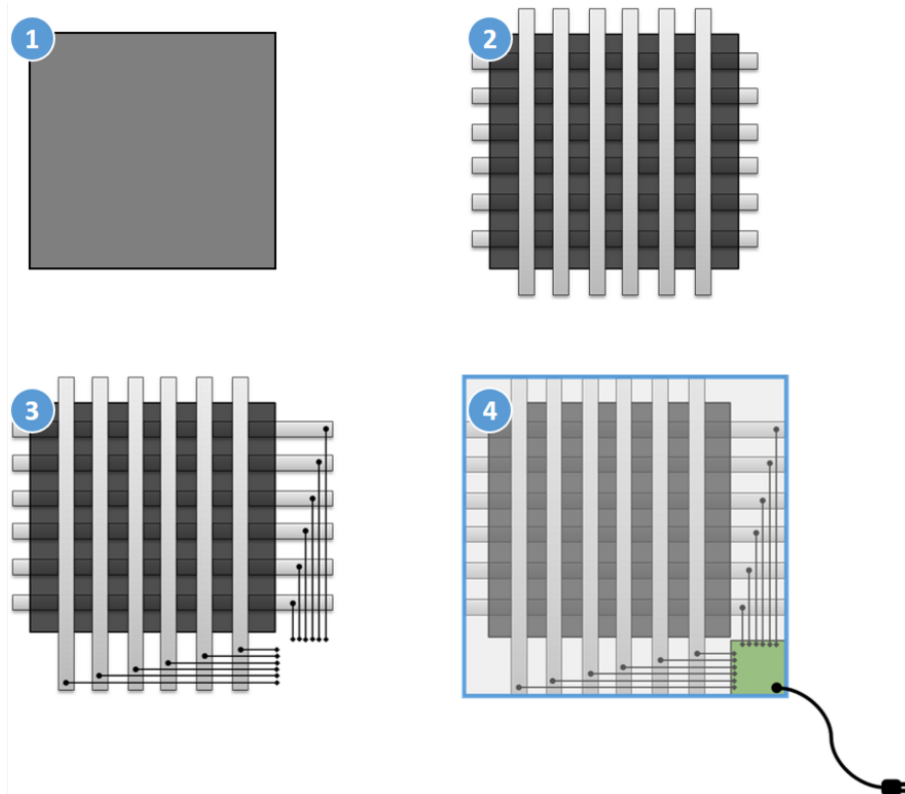

1. Sefar force-sensing resistor fabric (FSR) as central building block.
2. Electrodes are applied to generate an FSR matrix.
3. Electrodes are contacted to connect them to the electronics.
4. Electronics are connected to complete the full package sensor system

Build your pressure sensor with Sefar PreSense FSR fabric

Conventional pressure sensing technologies often don't live up to the standards of equipment manufacturers and their customers:

- Maintaining measurement precision over time is a challenge
- Current solutions lack comfort and breathability
- Size and customization limitations restrict design freedom

Break free from these constraints with SEFAR PresSense force-sensing

Sefar SA de CV

Carretera Tepotzotlán la Aurora Km .1
Nave 3 Módulo "A" S/Número
Col: Axotlán
Cuautitlán Izcalli, Edo de México
C.P. 54719

Phone +52 55 5899 6100
Fax +52 55 5899 6129

info.mexico@sefar.com

[A la página de productos](#)