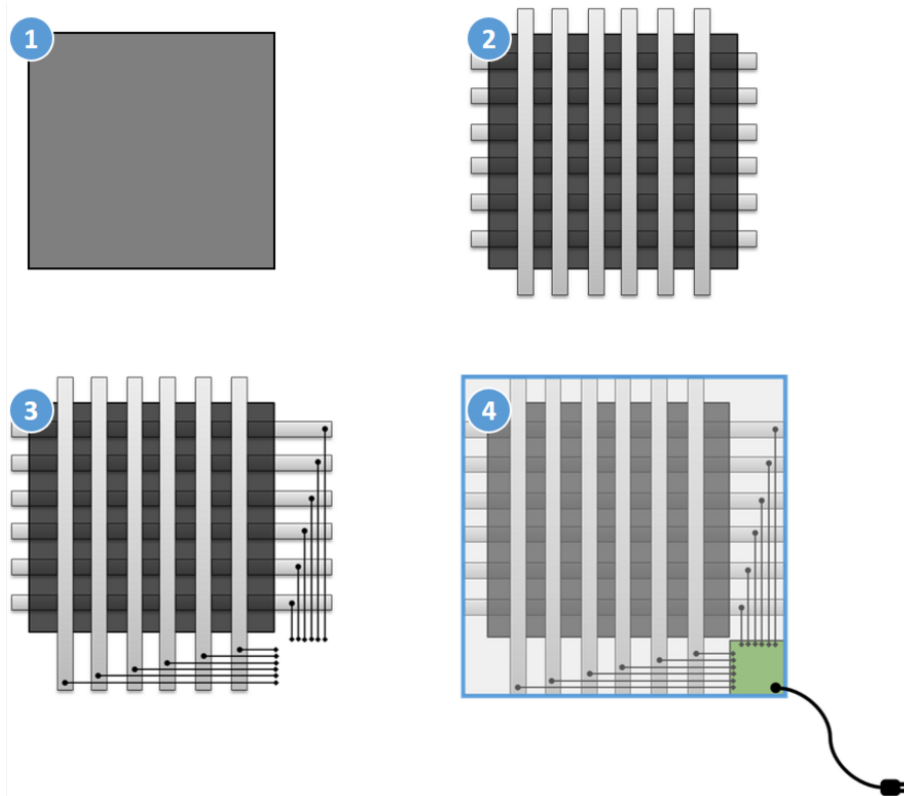

1. Sefar force-sensing resistor fabric (FSR) as central building block.
2. Electrodes are applied to generate an FSR matrix.
3. Electrodes are contacted to connect them to the electronics.
4. Electronics are connected to complete the full package sensor system

Build your pressure sensor with Sefar PreSense FSR fabric

Conventional pressure sensing technologies often don't live up to the standards of equipment manufacturers and their customers:

- Maintaining measurement precision over time is a challenge
- Current solutions lack comfort and breathability
- Size and customization limitations restrict design freedom

Break free from these constraints with SEFAR PresSense force-sensing

Sefar SA de CV

Carretera Tepotzotlán la Aurora Km .1
Nave 3 Módulo "A" S/Número
Col: Axotlán
Cuautitlán Izcalli, Edo de México
C.P. 54719

Phone +52 55 5899 6100
Fax +52 55 5899 6129

info.mexico@sefar.com

[A la página de productos](#)