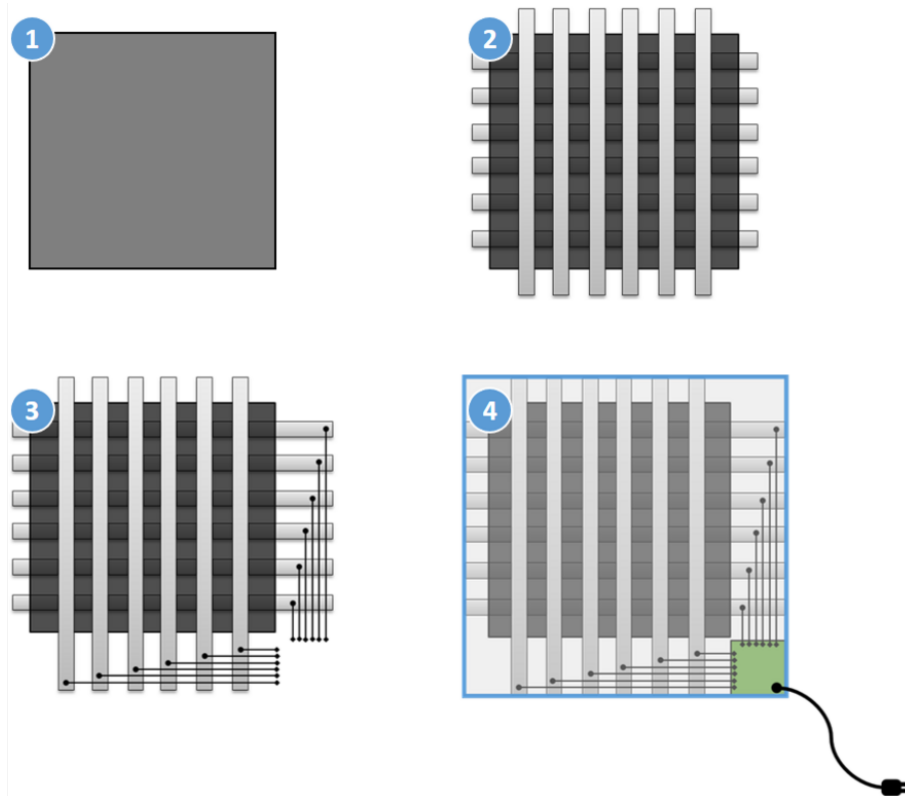

1. Sefar force-sensing resistor fabric (FSR) as central building block.
2. Electrodes are applied to generate an FSR matrix.
3. Electrodes are contacted to connect them to the electronics.
4. Electronics are connected to complete the full package sensor system

Build your pressure sensor with Sefar PreSense FSR fabric

Conventional pressure sensing technologies often don't live up to the standards of equipment manufacturers and their customers:

- Maintaining measurement precision over time is a challenge
- Current solutions lack comfort and breathability
- Size and customization limitations restrict design freedom

Break free from these constraints with SEFAR PresSense force-sensing

Sefar SA de CV

Carretera Tepotzotlán la Aurora Km .1
Nave 3 Módulo "A" S/Número
Col: Axotlán
Cuautitlán Izcalli, Edo de México
C.P. 54719

Phone +52 55 5899 6100
Fax +52 55 5899 6129

info.mexico@sefar.com

[A la página de productos](#)